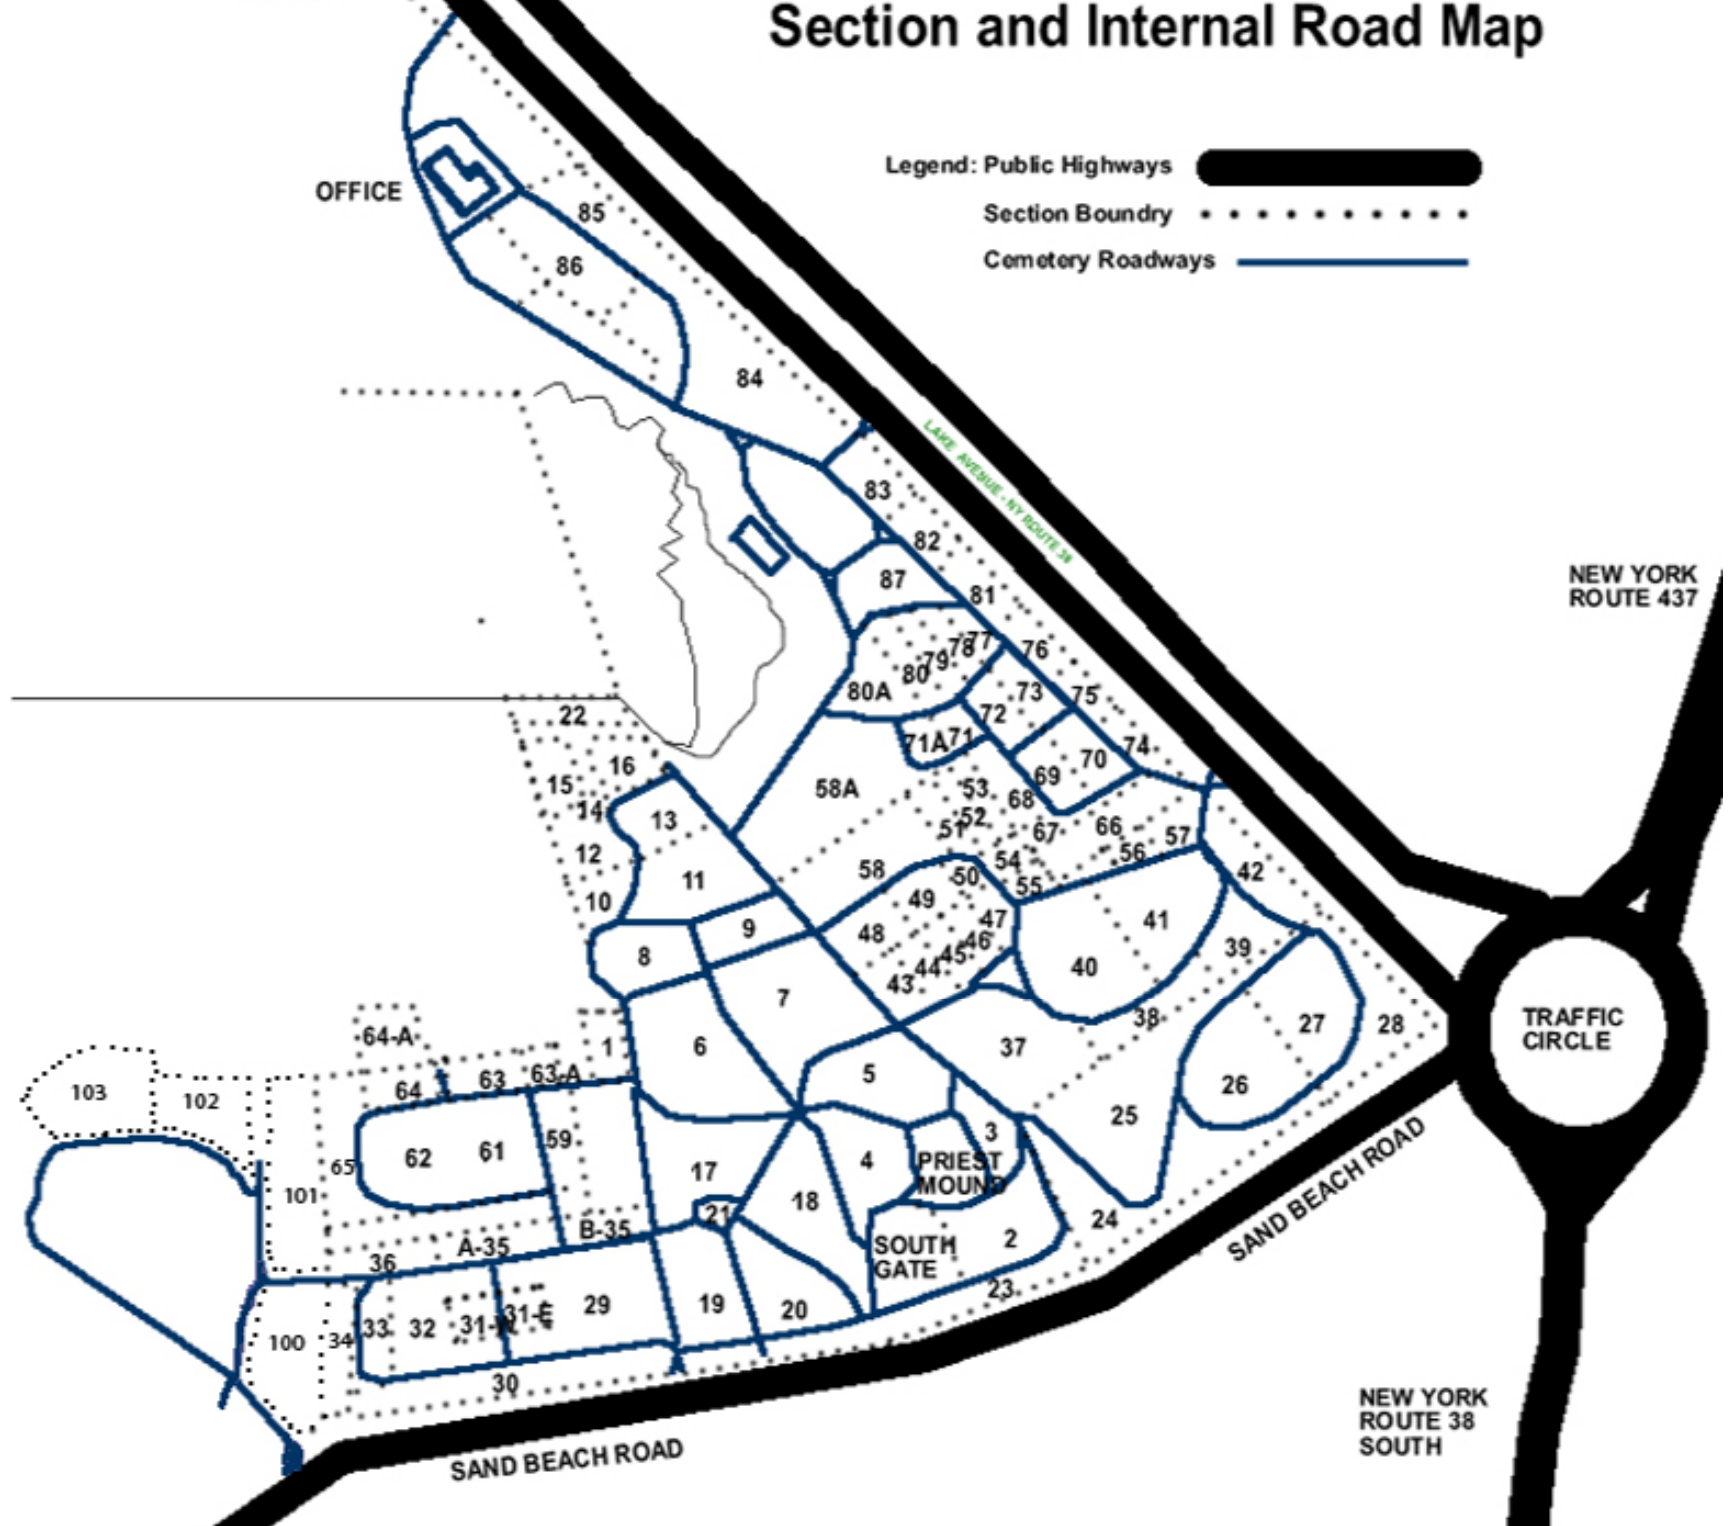

City of
Auburn
Lake Ave.

St. Josephs Cemetery , Auburn New York Section and Internal Road Map

- Legend: Public Highways 
Section Boundry 
Cemetery Roadways 

NEW YORK
ROUTE 437

TRAFFIC
CIRCLE

NEW YORK
ROUTE 38
SOUTH