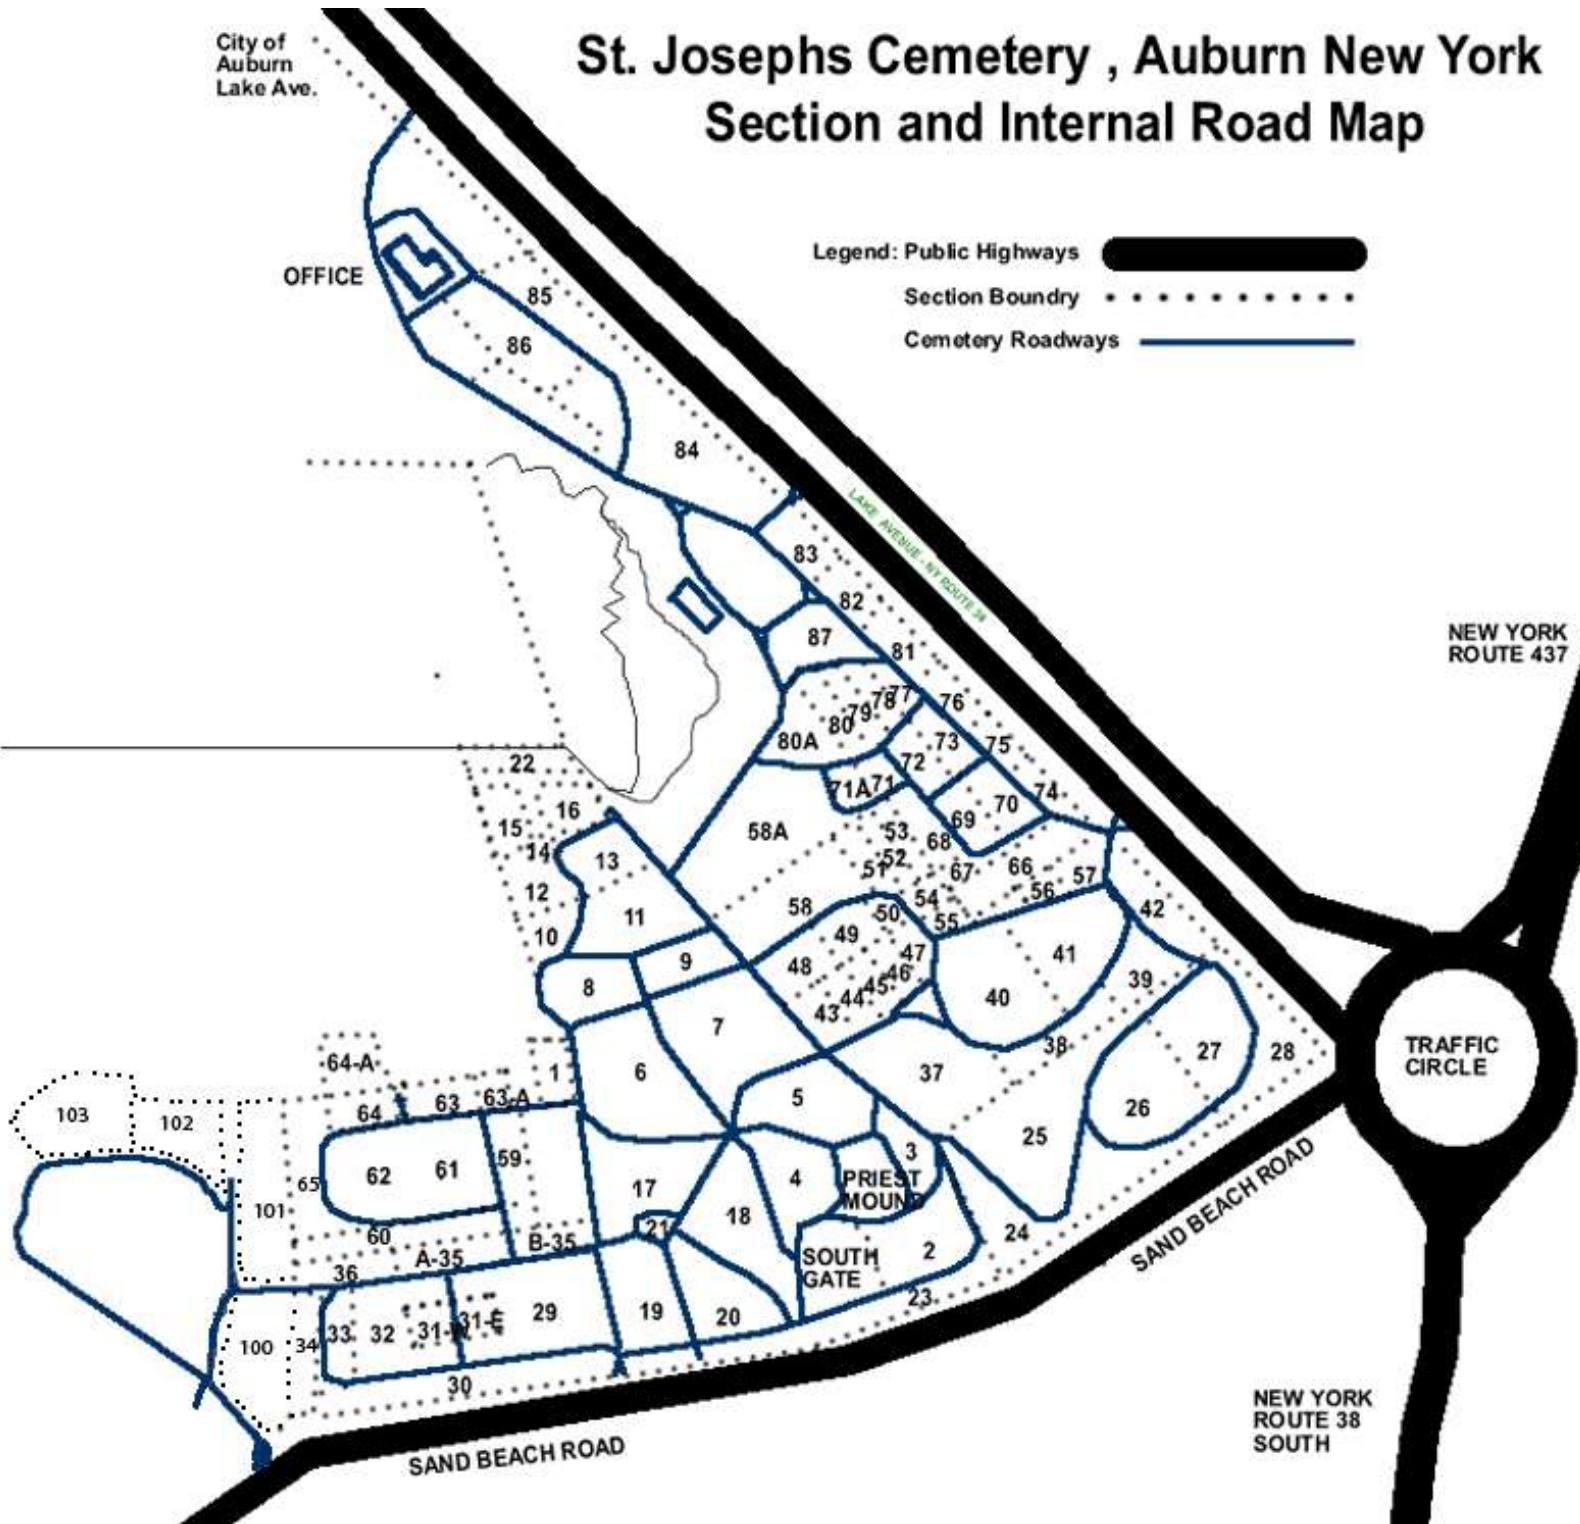

City of Auburn
Lake Ave.

St. Josephs Cemetery , Auburn New York Section and Internal Road Map

Legend: Public Highways 
Section Boundry 
Cemetery Roadways 

NEW YORK
ROUTE 437

TRAFFIC
CIRCLE

NEW YORK
ROUTE 38
SOUTH

SAND BEACH ROAD

SAND BEACH ROAD

Lake Avenue - NY Route 34

Legend: Public Highways

Section Boundry

Cemetery Roadways

OFFICE

PRIEST
MOUND

SOUTH
GATE

103

102

64-A

64

63

63-A

62